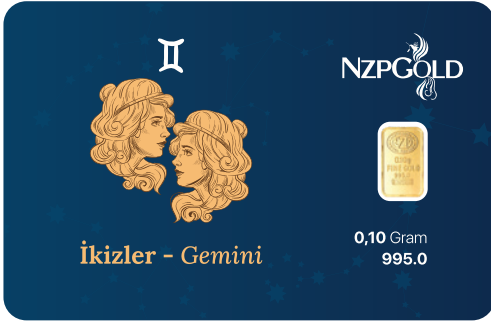

NZPGOLD

The logo for NZPGOLD features the text "NZPGOLD" in a bold, sans-serif font. The letters "NZP" are in a dark grey color, while "GOLD" is in a brown color. A stylized graphic element is positioned above the "G" and "O", consisting of a crown on a stem with a flame-like shape rising from it. A second, similar flame-like shape is positioned below the "O".

995.0

BURÇ KOLEKSİYONU

HOROSCOPE COLLECTION

995.0 BURÇ KOLEKSİYONU / HOROSCOPE COLLECTION

Altın Ağırlığı / Gold Weight : 0.10 g
Paket Ölçüsü / Card Size : 55mm x 85mm

Altın Ağırlığı / Gold Weight : 0.10 g
Paket Ölçüsü / Card Size : 55mm x 85mm